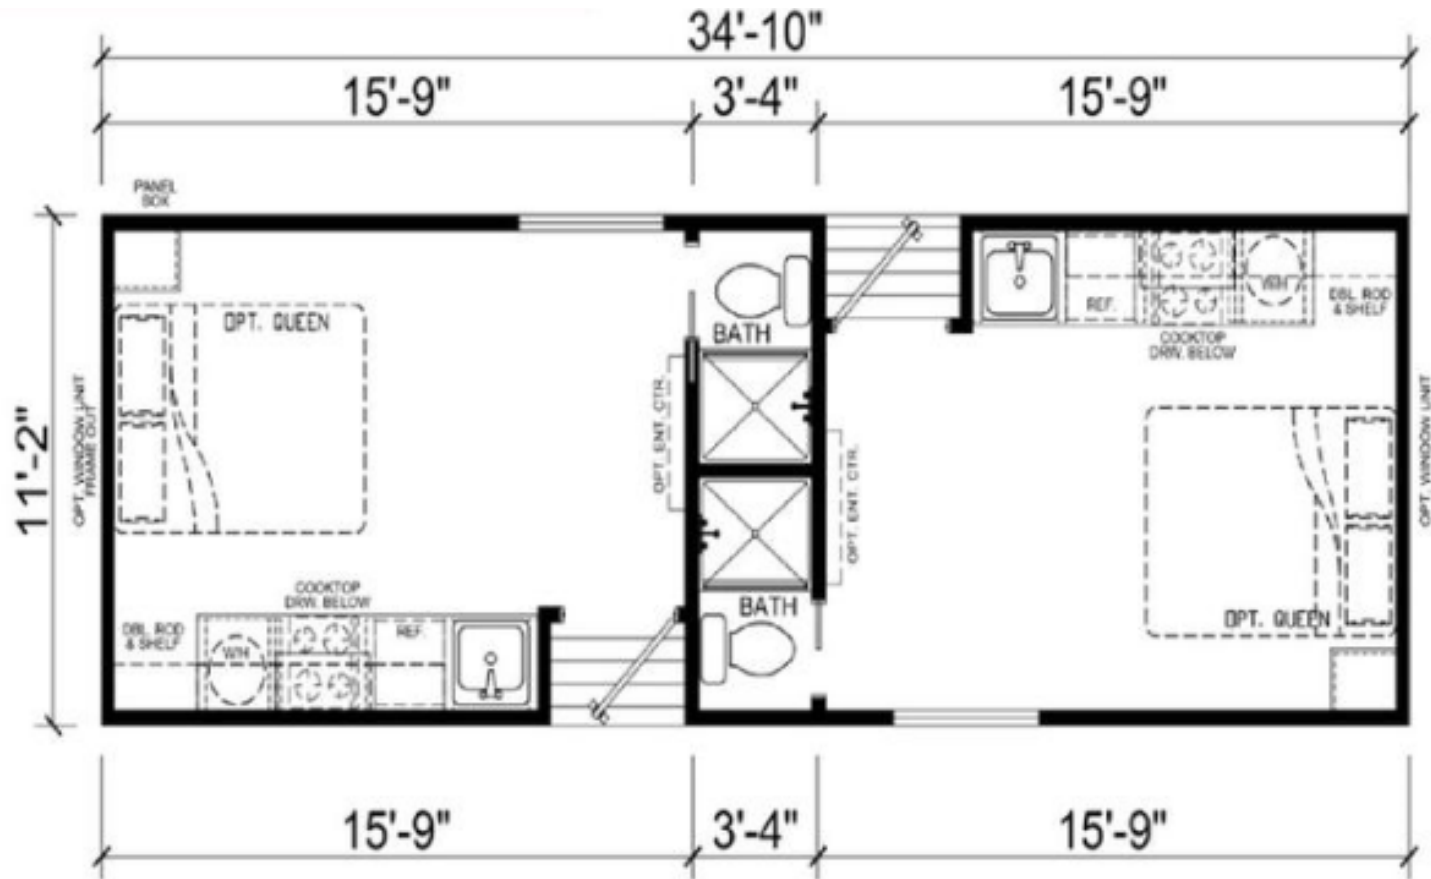

The Wolf's Den Duplex

399
Sqft

view our display models at 1201 U.S. Hwy. 175 W. Athens, TX 75751

(903) 292-5172

www.rrcathens.com

MHDRET00036207/IHB1526