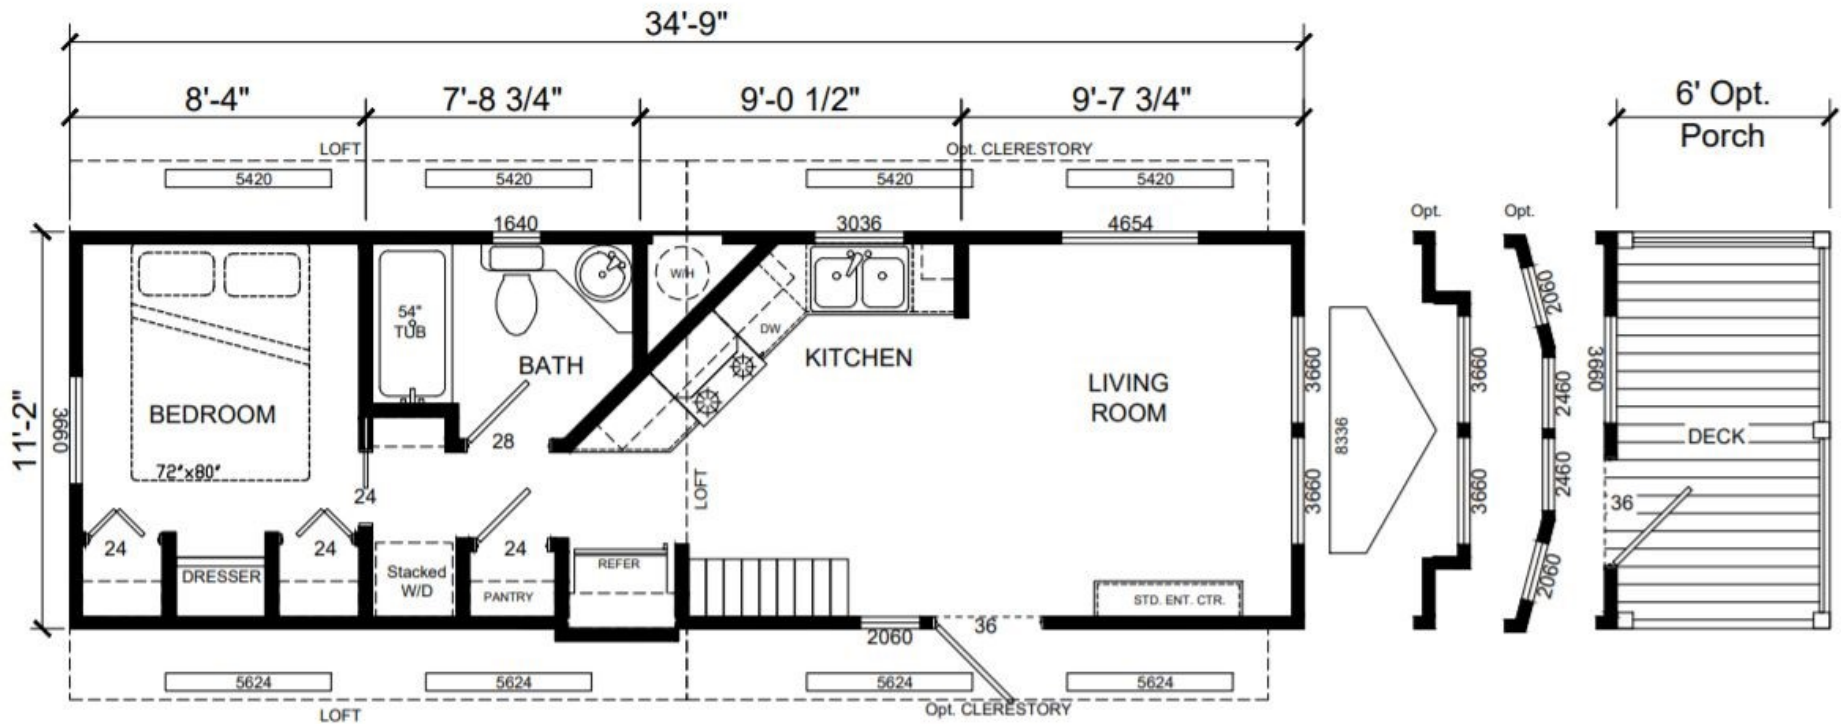

# RAVEN LOFT

399SQFT

view our display models at 1201 U.S. Hwy. 175 W. Athens, TX 75751

**(903) 292-5172**

**www.rrcathens.com**

MHDRET00036207/IHB1526