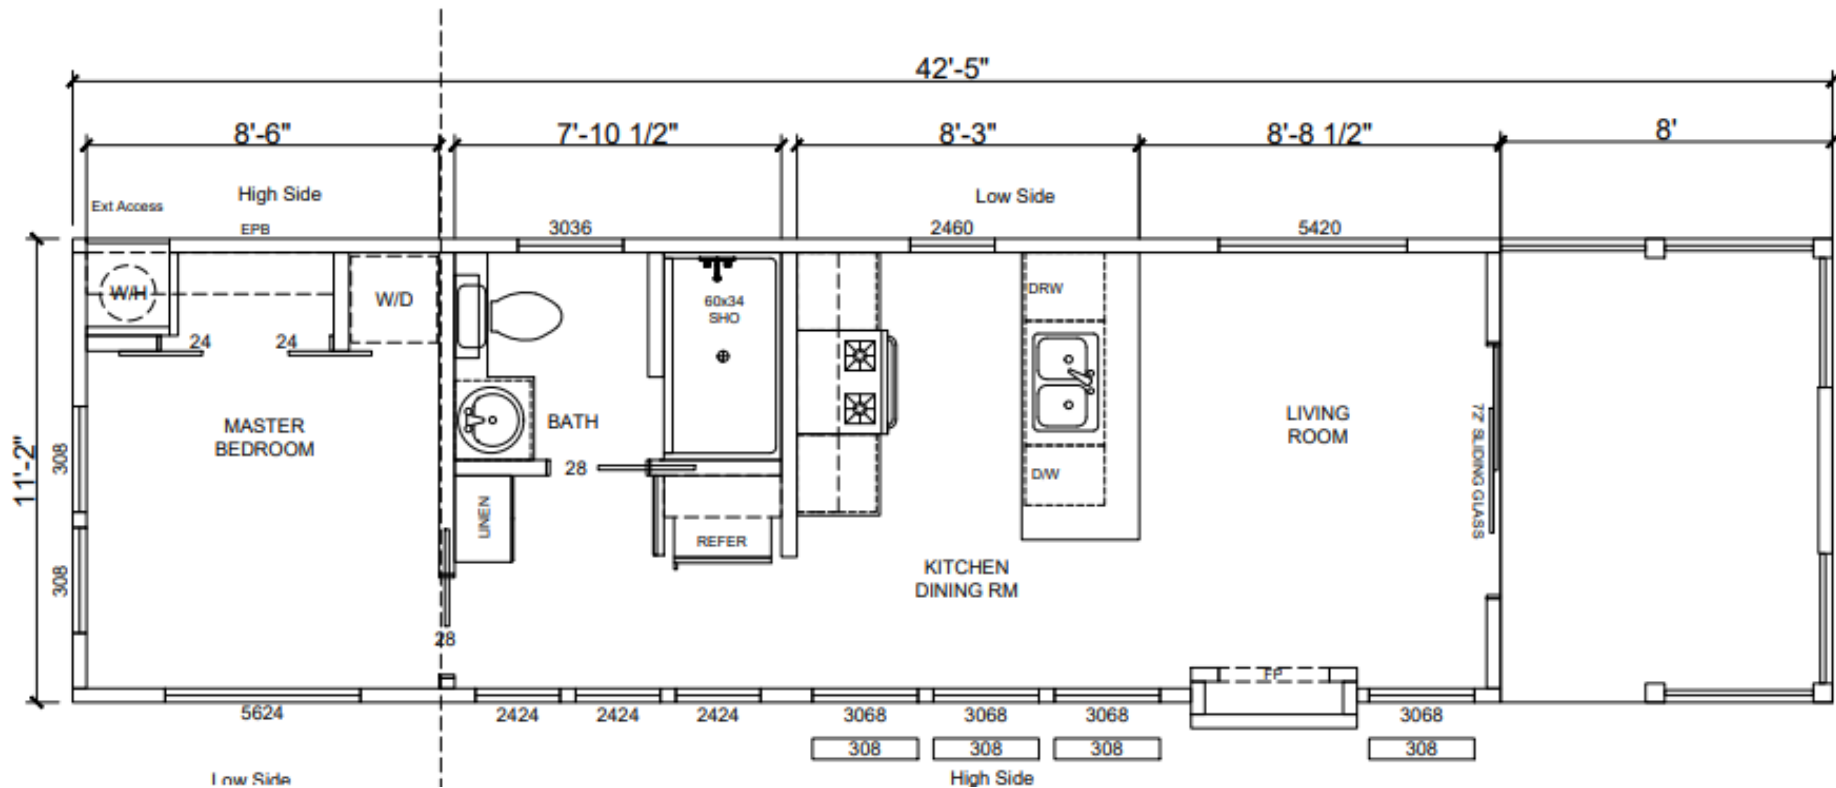

NIGHTINGALE

399 Sqft

Recreational
Resort Cottages
and cabins

view our display models at 1201 U.S. Hwy. 175 W. Athens, TX 75751

(903) 292-5172

www.rrcathens.com

MHDRET00036207/IHB1526