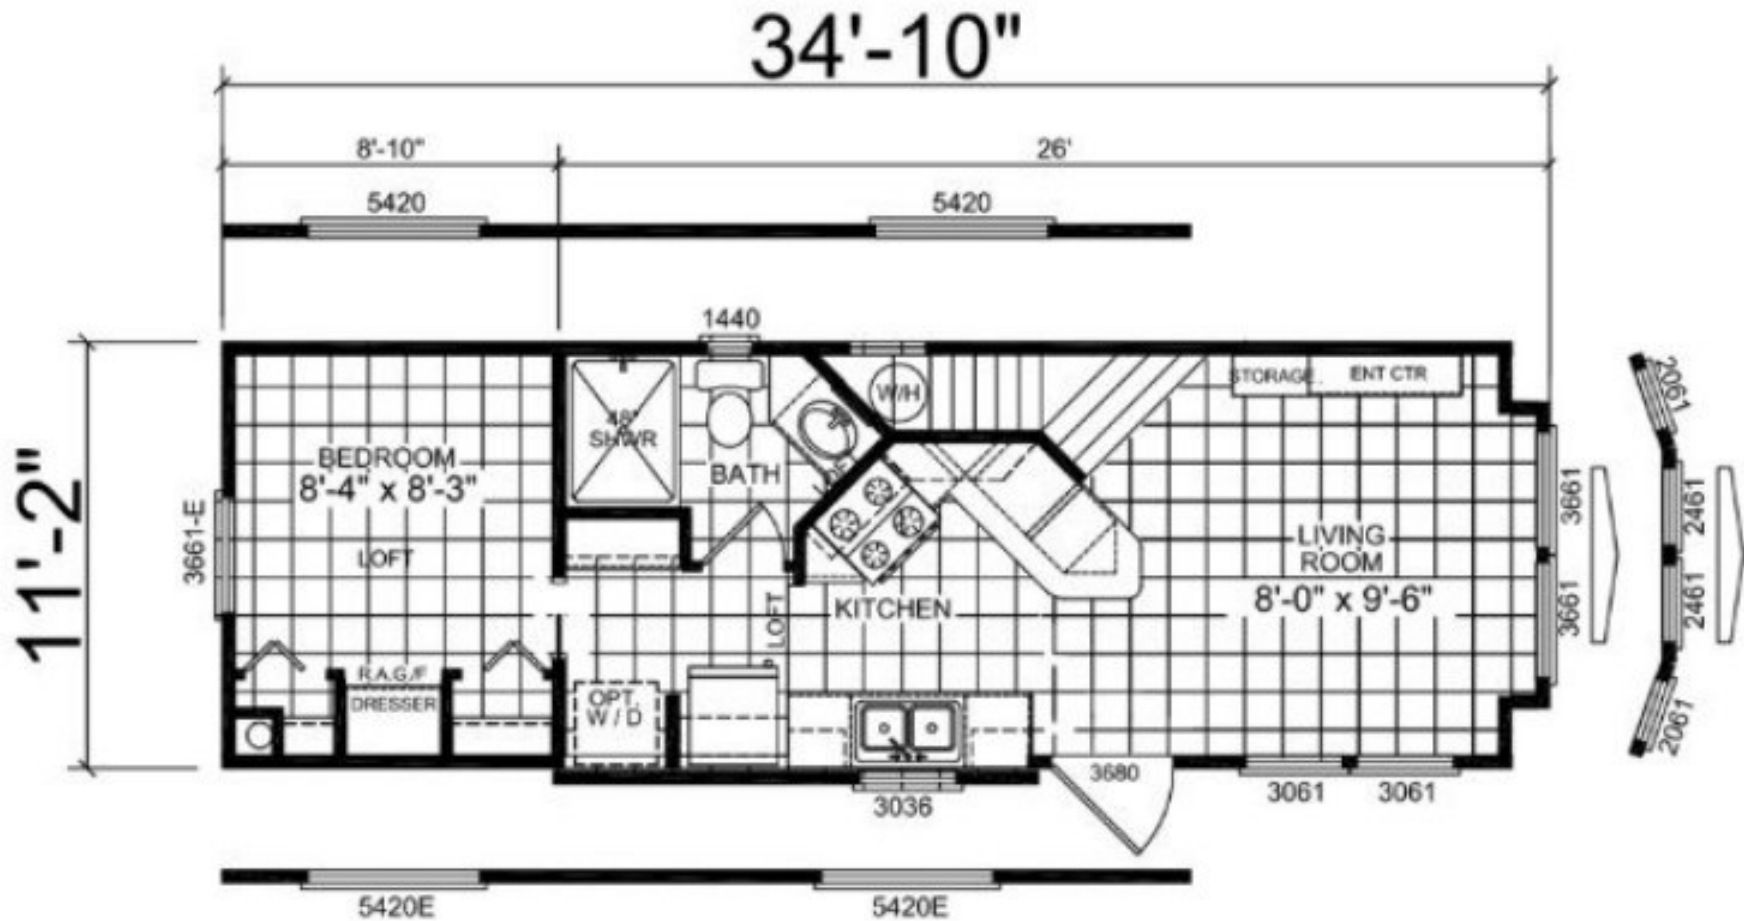

CHALCEDONY- LOFT

399 SQFT

view our display models at 1201 U.S. Hwy. 175 W. Athens, TX 75751

(903) 292-5172

www.rrcathens.com

MHDRET00036207/IHB1526

**Recreational
Resort Cottages
and cabins**